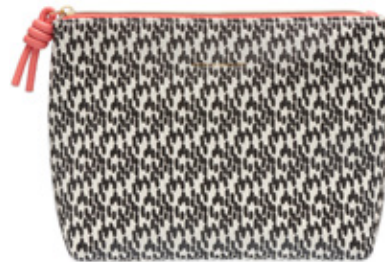

Our purses and card holders boast sleek designs, featuring zip compartments for bills and convenient slip pockets to keep your cards neatly arranged. With a variety of shapes, sizes, and finishes thoughtfully curated to complement our jewellery range, our storage solutions offer both style and functionality.

ESTELLA BARTLETT
Small Accessories

New Collection

EBP6270

Metallic Blush Lay Flat Cosmetic Bag

WS £14.00 | RRP £35.00

EBP6271

Spot Print Lay Flat Cosmetic Bag

WS £14.00 | RRP £35.00

EBP6273

Metallic Blush Everyday Pouch

WS £9.60 | RRP £24.00

EBP6272

Spot Print Everyday Pouch

WS £9.60 | RRP £24.00

New Collection . New Collection . New Collection

EBP6262