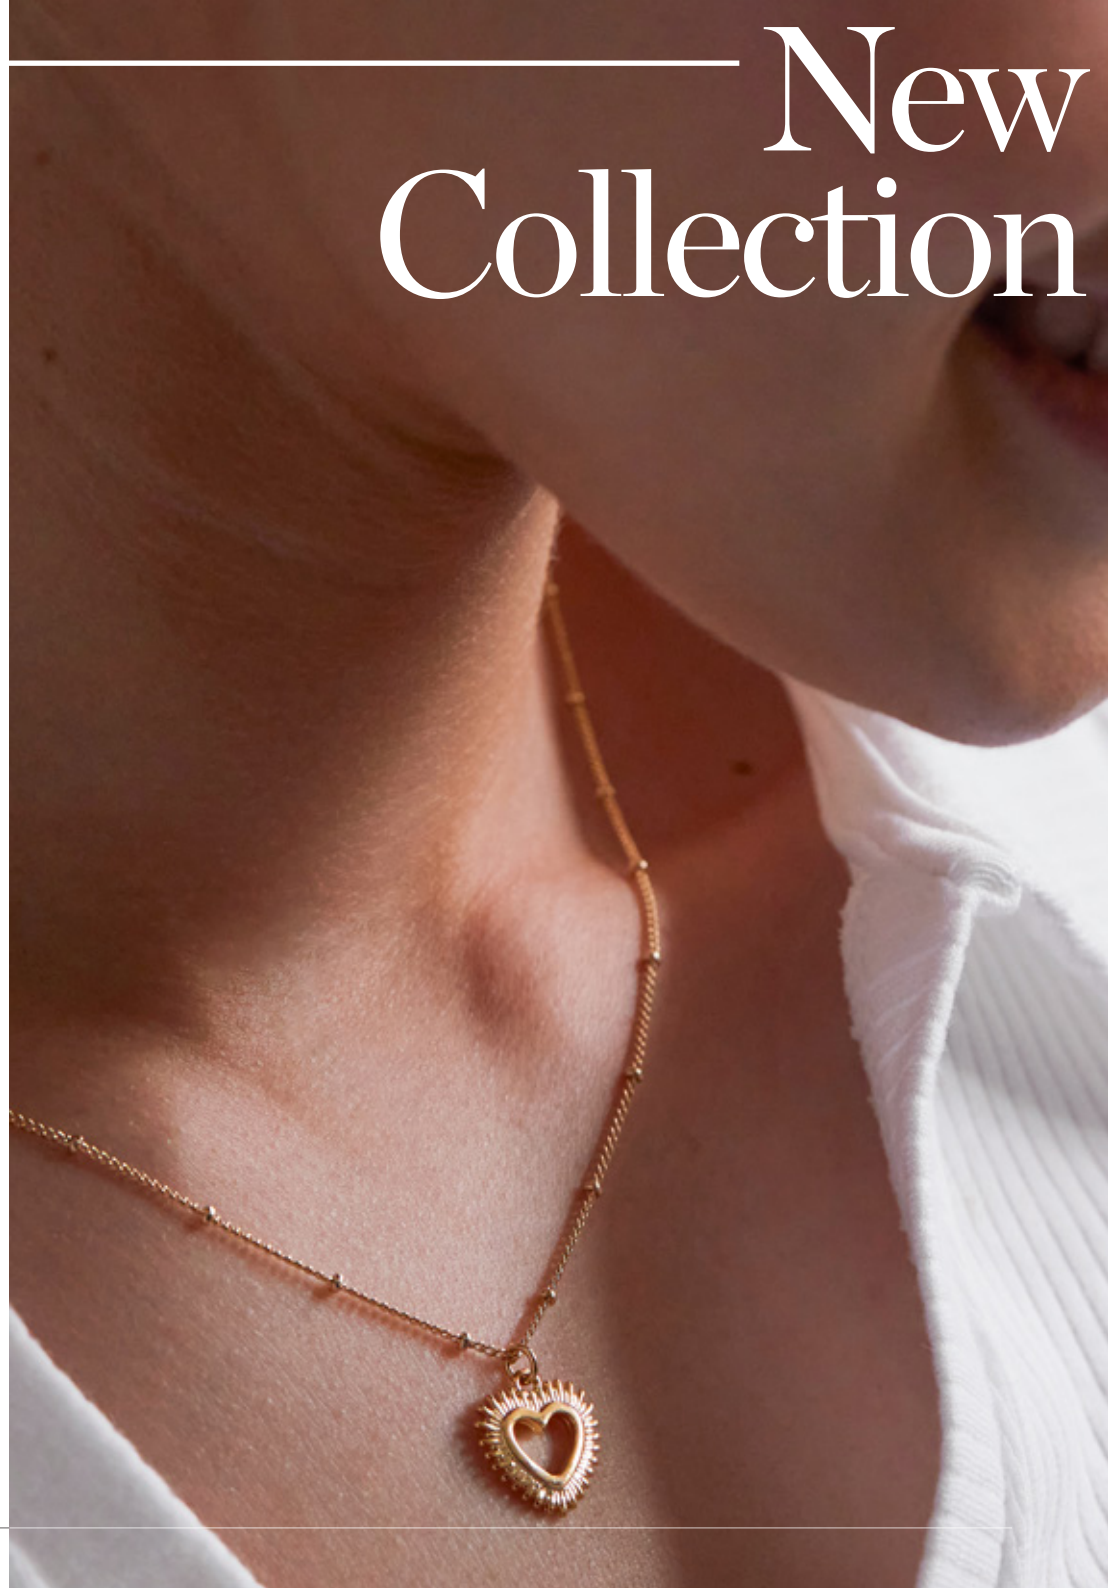

New Collection

EBN6334S

Croissant Necklace

LET'S DO BREAKFAST

WS £10.00 | RRP £25.00

EBN6309S

North Star Multi CZ Necklace

KEEP SHINING

WS £10.80 | RRP £27.00

EBN6297G

Heartburst Necklace

SOFT HEART, SWEET SOUL

WS £10.00 | RRP £25.00

EBN6305M

Pasta Necklace

PASTA PLEASE

WS £10.00 | RRP £25.00