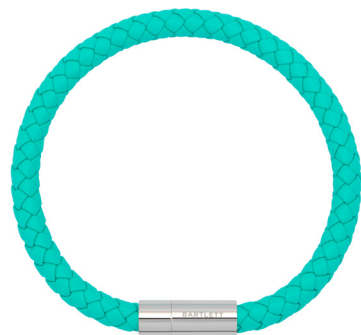

BLB6338

Turquoise Leather Cord Bracelet

WS £10.00 | RRP £25.00